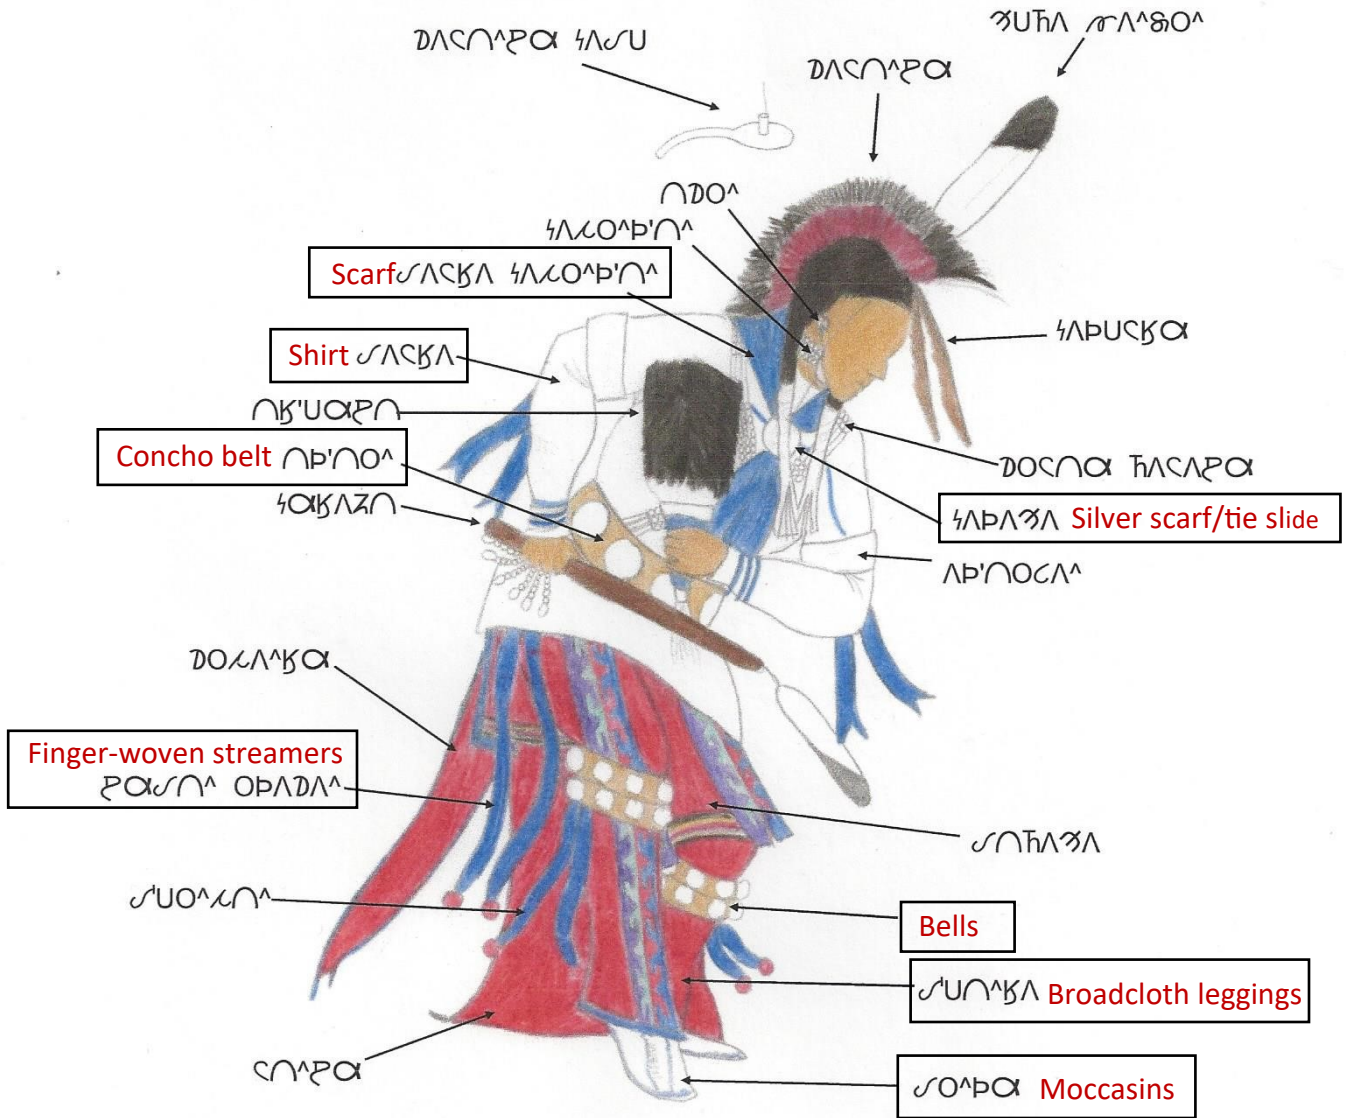

ፍላጊጊኛ ገሰገላ ፍጻኔ

Osage Man's Clothing

Not shown:
Breechcloth - flap of cloth that hangs from the waist
Vest - sleeveless upper body garment